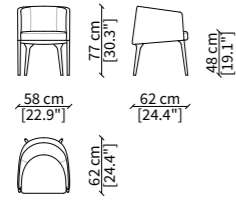

JACKIE SMALL ARMCHAIR

Design Gianfranco Frigerio

SEDIA / CHAIR

11512

POLTRONCINA / SMALL ARMCHAIR

11503

POLTRONA / ARMCHAIR

11504