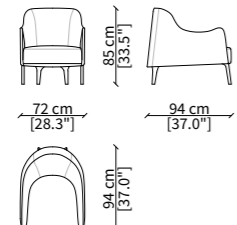

BERGÈRE

11508