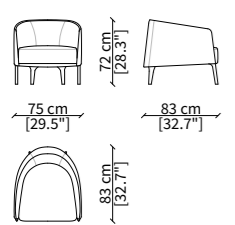

JACKIE SMALL ARMCHAIR

Design Gianfranco Frigerio

SEDIA / CHAIR

11512

POLTRONCINA / SMALL ARMCHAIR

11503

POLTRONA / ARMCHAIR

11504