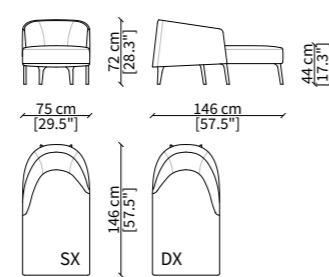

CHAISE LONGUE

11507